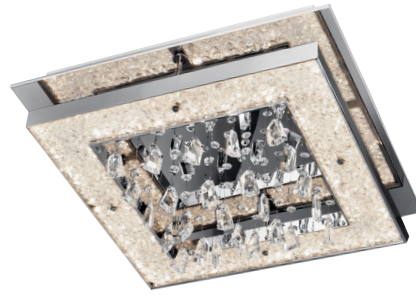

A | 83504

B | 83411
LED Cool White (Shown Above)

C | 83431
LED Warm White

D | 83410
LED Cool White (Shown Above)

E | 83430
LED Warm White

MODEL	COLLECTION	DESCRIPTION	FINISH	DIFFUSER	LED K	DELIVERED LUMENS	DIMMABLE	DIMENSIONS	
A	83504	Crushed Ice™	Semi Flush 2Lt LED	Chrome	Clear Outer Glass with Interior Crystals	3000K	800	Yes	13.5"W x 9"H x 13.5"L
B	83411	Crushed Ice™	Flush Mount LED	Chrome	Clear Outer Glass with Interior Crystals and Hanging Crystal Accents	4000K	900	Yes	13.75"W x 6.25"H x 13.75"L
C	83431	Crushed Ice™	Flush Mount LED	Chrome	Clear Outer Glass with Interior Crystals and Hanging Crystal Accents	3000K	900	Yes	13.75"W x 6.25"H x 13.75"L
D	83410	Crushed Ice™	Flush Mount LED	Chrome	Clear Outer Glass with Interior Crystals and Hanging Crystal Accents	4000K	1350	Yes	19.75"W x 7.25"H x 19.75"L
E	83430	Crushed Ice™	Flush Mount LED	Chrome	Clear Outer Glass with Interior Crystals and Hanging Crystal Accents	3000K	1350	Yes	19.75"W x 7.25"H x 19.75"L